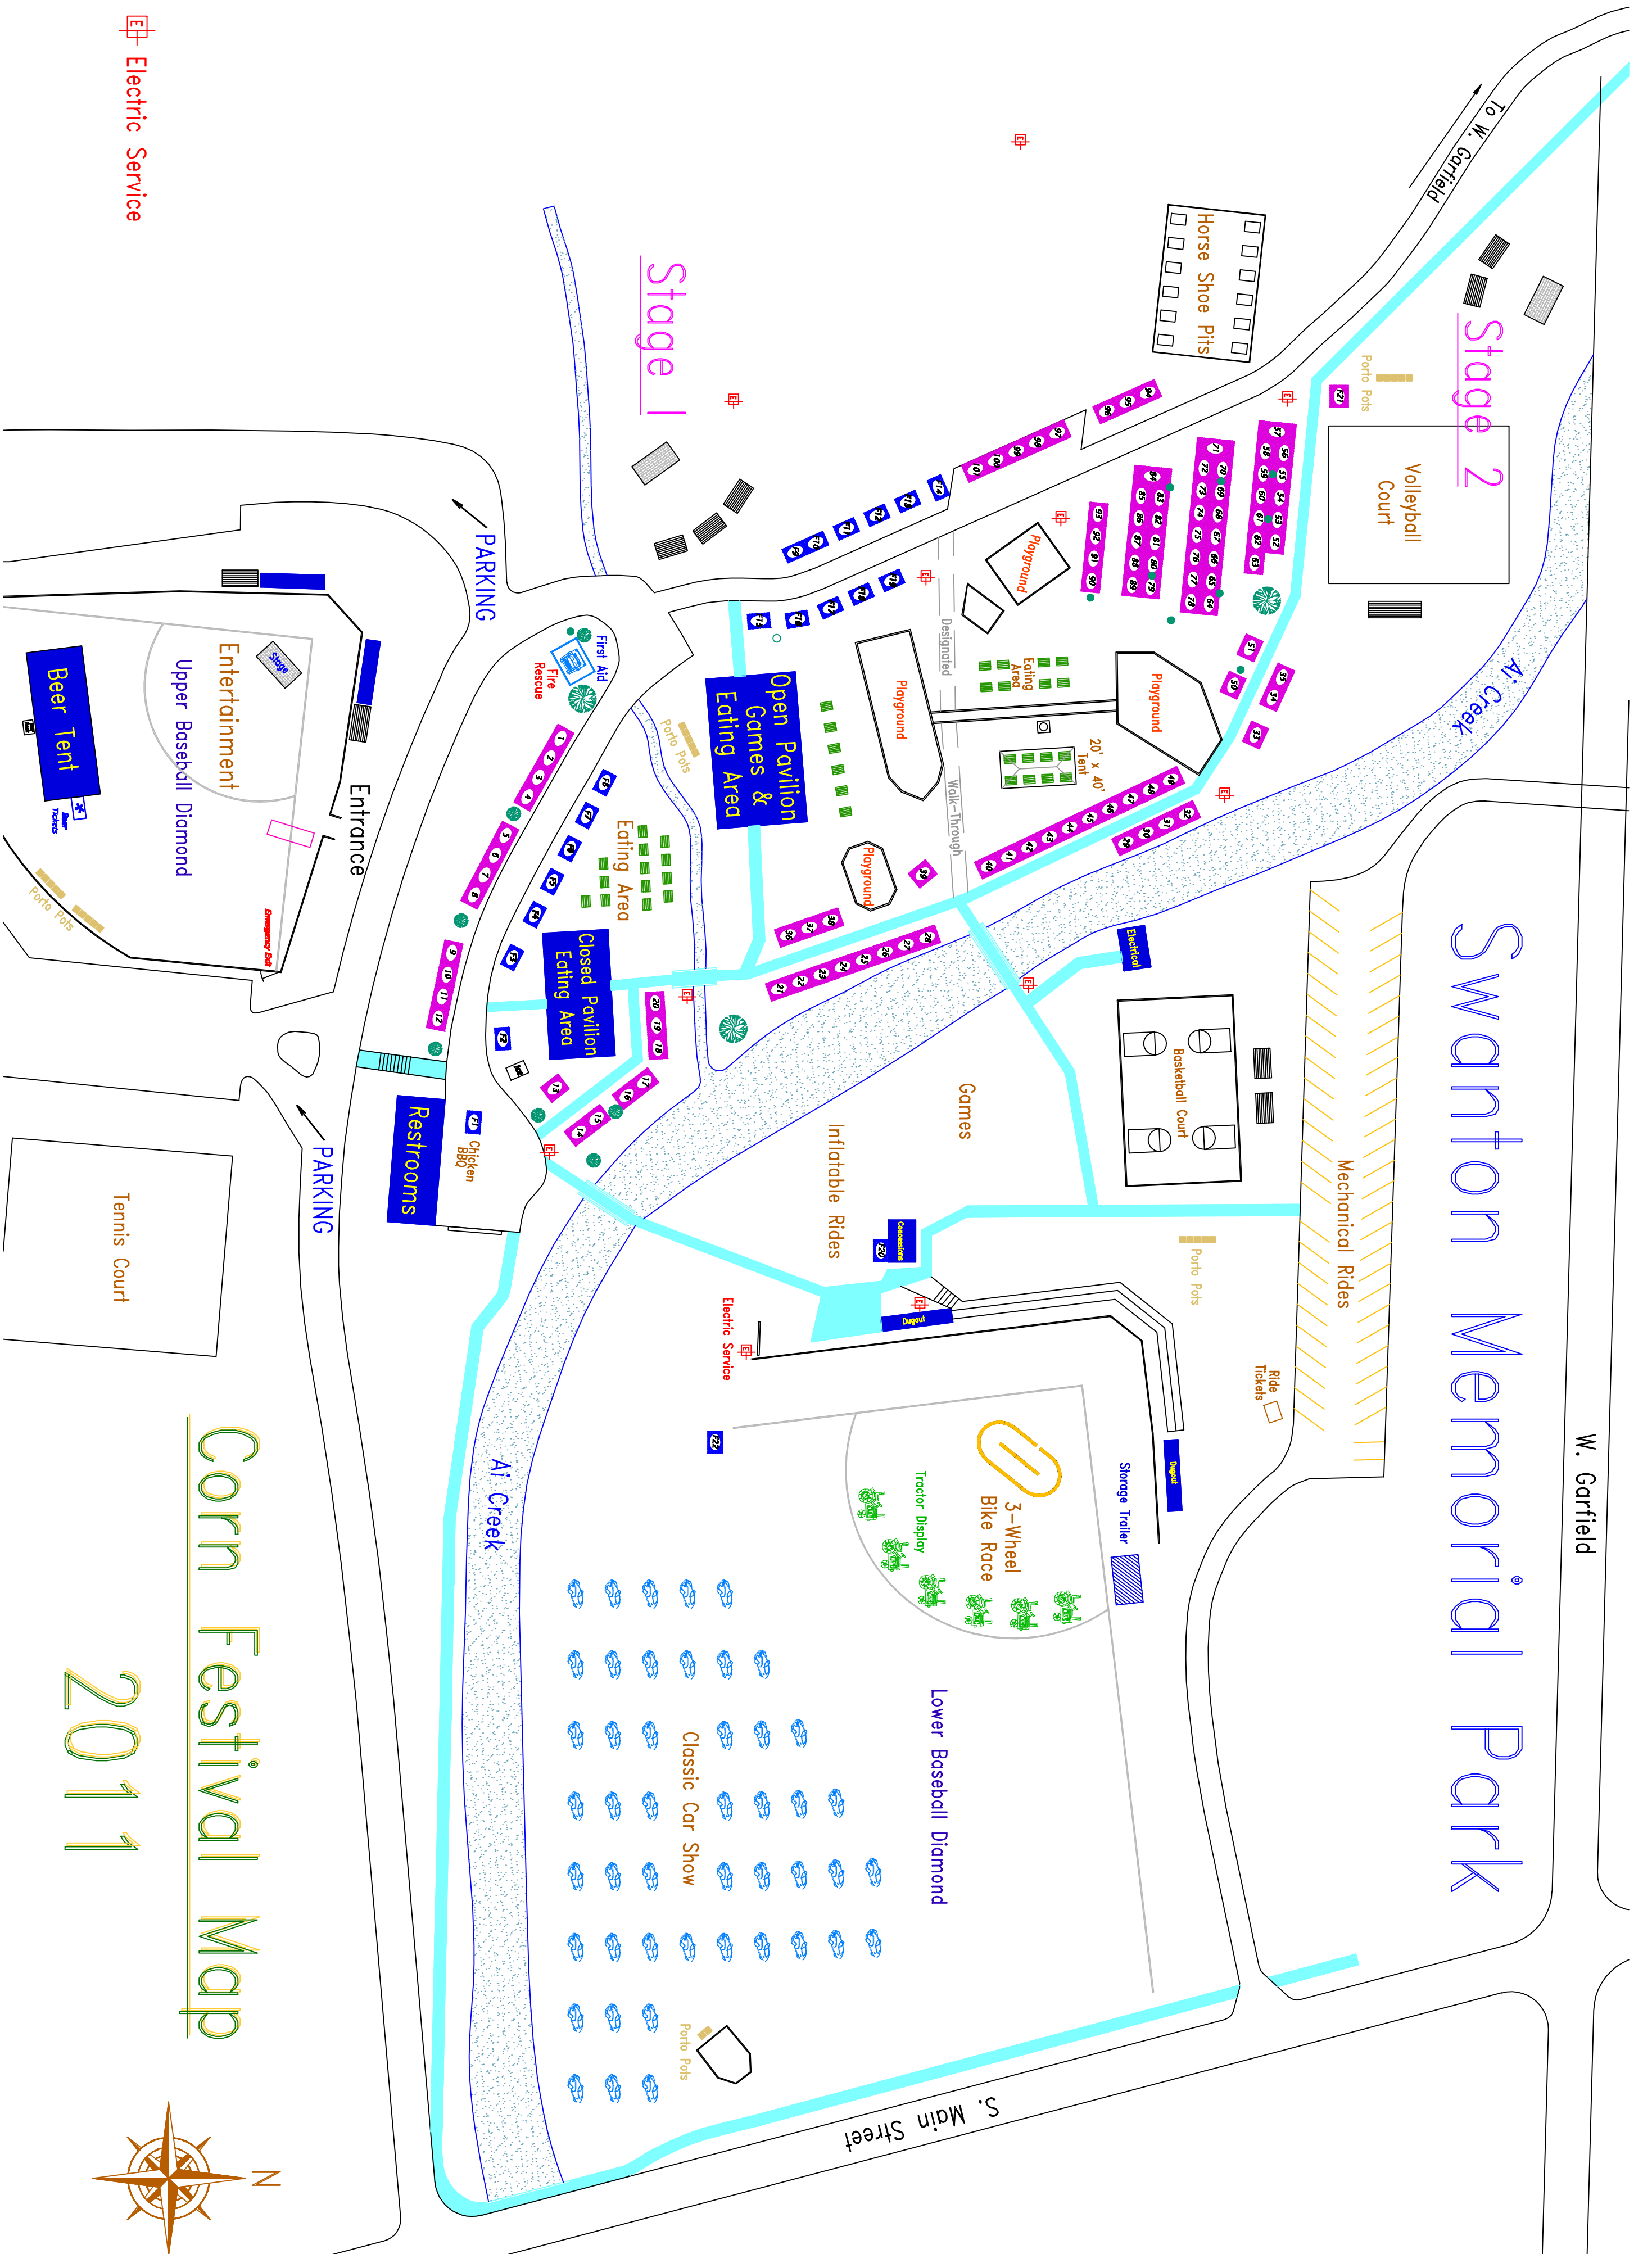

Elton Parkway

W. Garfield

# Swanton Memorial Park

⚡ Electric Service

## Corn Festival Map